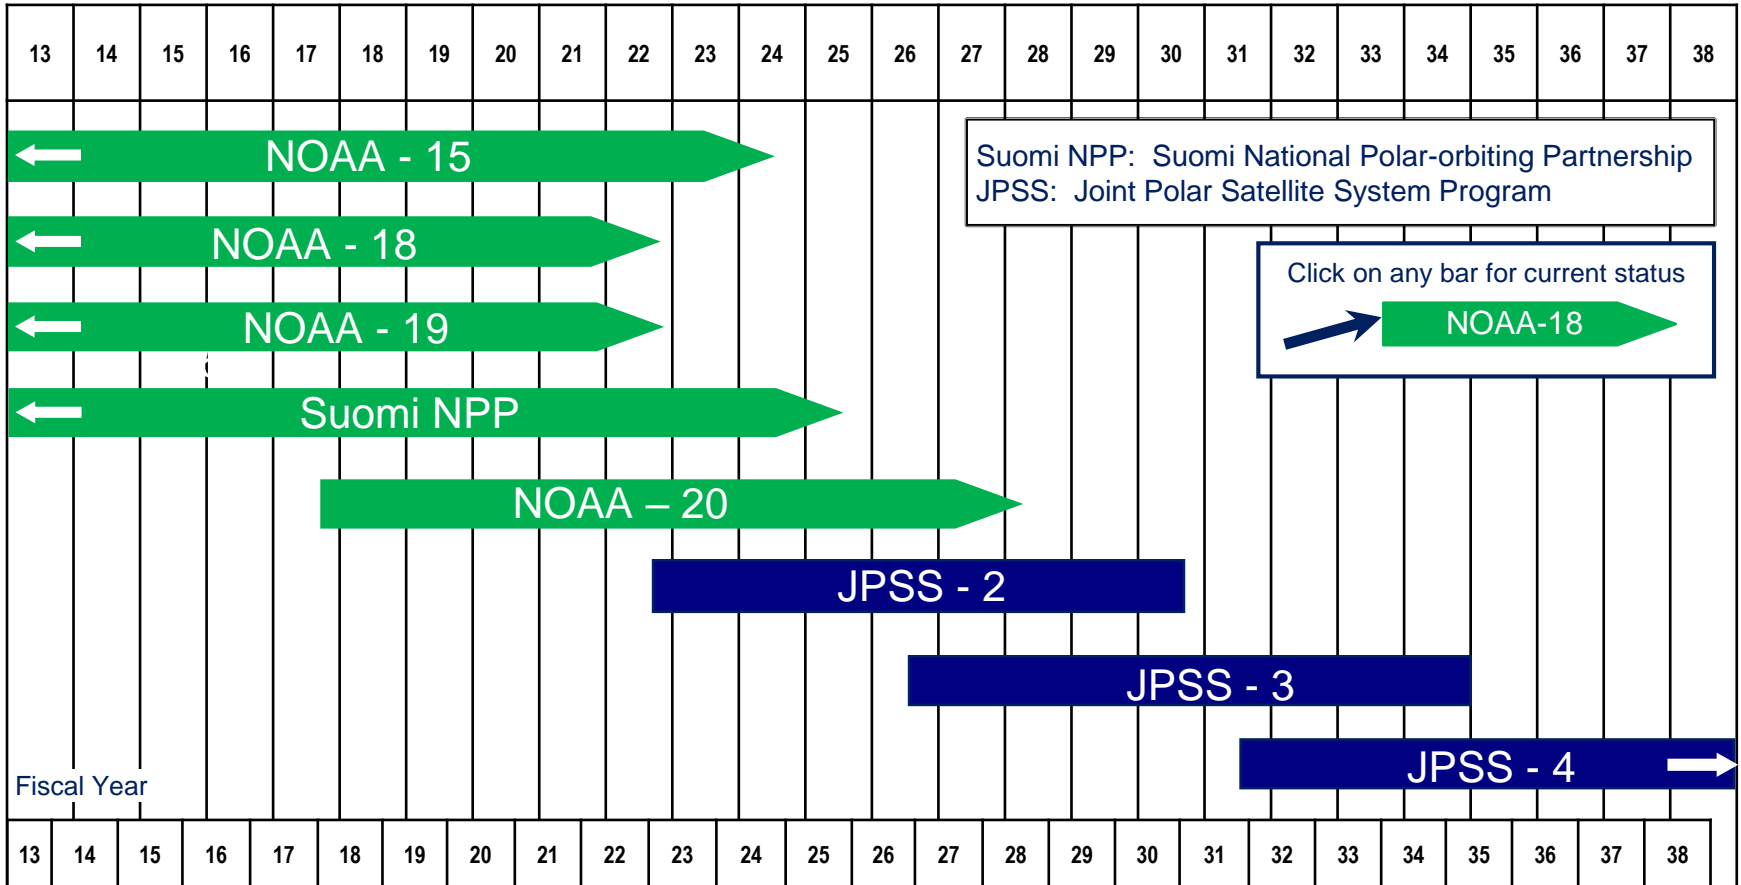

NOAA Polar Satellite Programs Continuity of Weather Observations

Calendar Year

As of December 2021

Suomi NPP: Suomi National Polar-orbiting Partnership
JPSS: Joint Polar Satellite System Program

Click on any bar for current status
→ NOAA-18

	In orbit, operational		Planned Mission Life (from launch date)
	Launch date prior to Jan 2013		Planned Mission Life (beyond 2038)
	Reliability analysis-based extended weather observation life estimate (60% confidence) for satellites on orbit for a minimum of one year -- Most recent analysis: 1 August 2021		